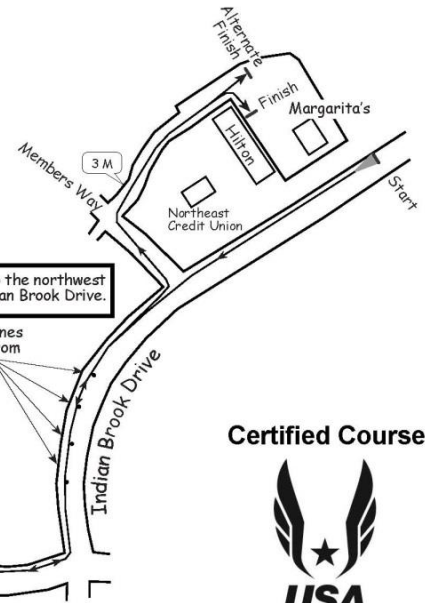

Goodwin Community Health FATHER'S DAY 5K

Dover, New Hampshire

Note:
Runners may use the sidewalk on 6th Street.

Restriction
Runners must keep to the northwest and west side of Indian Brook Drive.

Place Cones 10 ft. from curb.

Certified Course

NH11033RF

Certificate Effective:
4/31/2011 - 12/31/2021

Measured May 10, 2013
by: Ron Fitzpatrick
603.731.3345
rjfitz@worldpath.net