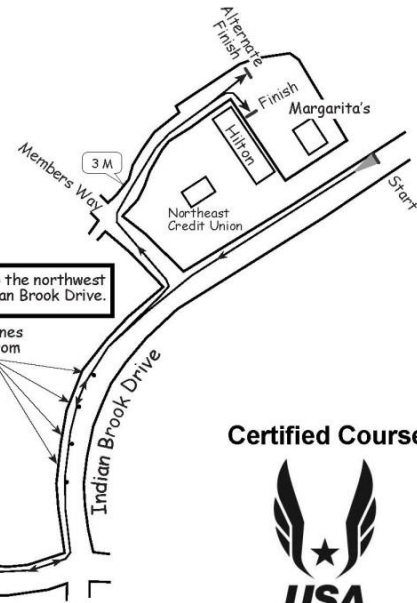

Goodwin Community Health FATHER'S DAY 5K

Dover, New Hampshire

Note:
Runners may use the sidewalk on 6th Street.

Restriction
Runners must keep to the northwest and west side of Indian Brook Drive.

Place Cones
10 ft. from
curb.

Certified Course

NH11033RF

Certificate Effective:
4/31/2011 - 12/31/2021

Measured May 10, 2013
by: Ron Fitzpatrick
603.731.3345
rjfitz@worldpath.net